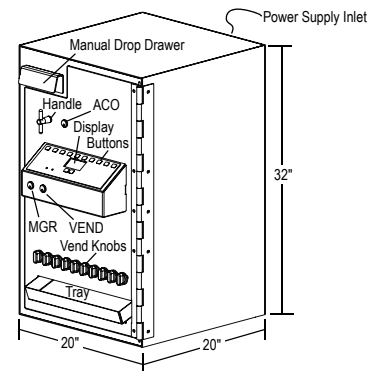

Safe Exterior Labeled View

A member of the FireKing® Security Group.